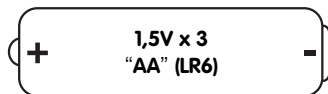

Battery Safety Information

In exceptional circumstances, batteries may leak fluids that can cause a chemical burn injury or ruin your product. To avoid battery leakage:

- Do not mix old and new batteries or batteries of different types: alkaline, standard (carbon-zinc) or rechargeable (nickel-cadmium).
- Insert batteries as indicated inside the battery compartment.
- Remove batteries during long periods of non-use. Always remove exhausted batteries from the product. Dispose of batteries safely. Do not dispose of this product in a fire. The batteries inside may explode or leak.
- Never short-circuit the battery terminals.
- Use only batteries of the same or equivalent type, as recommended.
- Do not charge non-rechargeable batteries.
- Remove rechargeable batteries from the product before charging.
- If removable, rechargeable batteries are used, they are only to be charged under adult supervision.